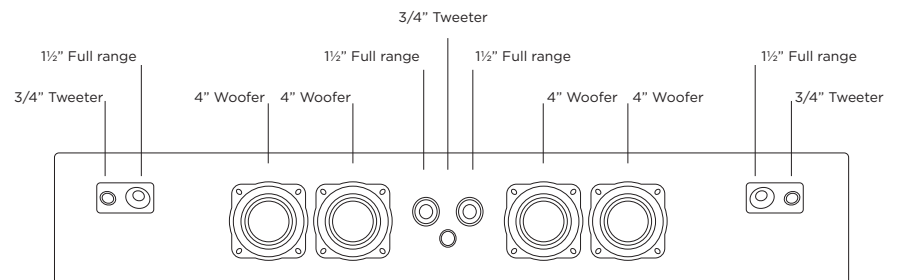

11 Speaker drivers

Multiroom
Airplay 2
Chromecast built-in
BeoLink Multiroom support including
Touch to Join

Features
3-channel stereo sound system Dolby
Atmos
Dolby TrueHD
AirPlay 2
ChromeCast built-in
Bluetooth 4.2
QPlay 2.0
Audio playback via analogue Line-in

Local buttons
Volume up/down - step forward/
previous - Touch to Join/Preset -
Bluetooth pairing

Remote Control
TV remote (volume - mute - on -
standby), control commands via HDMI
ARC
Beoremove One BT with LG OLED C9
TVs
Bang & Olufsen app